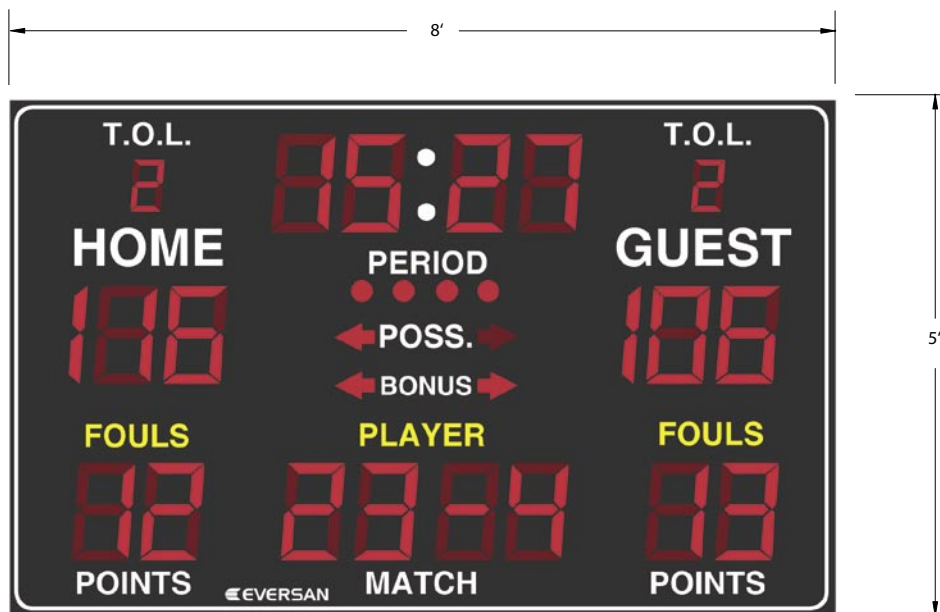

EVERSAN

Model 9769

L.E.D. BASKETBALL SCOREBOARD

Display Size: 8' x 5' x 3"D

Display Weight: 125 lbs.

Includes:

Control console with LCD readout
Lower basketball foul/wrestling panel
199 home/ guest score
99:59.9 up/down timing
Fouls/match score
Player fouls / match
Number / weight class
Time Outs Left

Bonus indicator
Possession indicator
Period indicator
Horn
Wall junction box
Mounting brackets
Warranty

Customer specifies cable lengths between scoreboard, junction box and control console

SCOREBOARD FEATURES:

- Microprocessor control
- Quartz crystal solid-state timing
- 1/10 second timing last minute on scoreboard
- LED advanced technology --Brilliant red 12 inch and 6 inch LED digits
- Visibility up to 600 feet
- Automatic and manual LOUD horn

CONTROL CONSOLE FEATURES:

- Stainless steel console
- Audible beep console entry
- LCD display prompts user entry on console
- LCD display shows time 99:59.9, score and shot clock time
- No 110-volt AC power at console