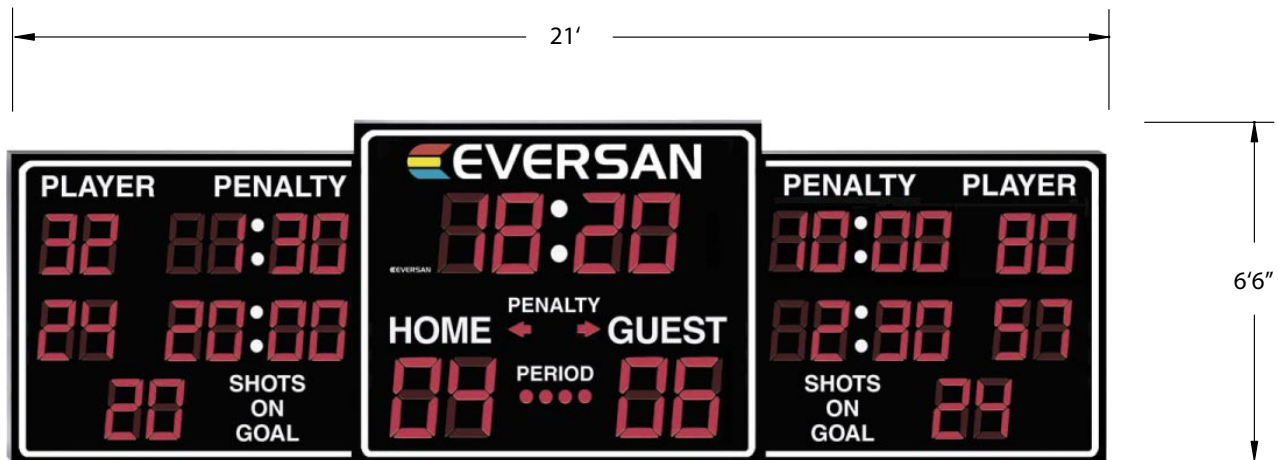

## Model 9795 Indoor Scoreboard with Penalty and Shots on Goal

Display Size: 21' x 6'6" x 3"

Weight: 370lbs.

### Includes:

- |                                  |                               |
|----------------------------------|-------------------------------|
| Control console with LCD readout | 0-99 home/guest player number |
| Two player penalty panels        | 99:59 penalty time            |
| Wall junction box                | 0-99 home/guest score keeping |
| Mounting brackets                | 99:59.9 up/ down timing       |
| period indicator                 | 0-99 shots on goal            |

### SCOREBOARD FEATURES:

- Microprocessor control
- Quartz crystal solid-state timing
- 1/10 second timing last minute on scoreboard
- LED advanced technology: No Lamp display
- Brilliant red 12 and 16 inch displays
- Visibility up to 800 feet
- 200,000 hour multi LED per segment
- Automatic and manual LOUD horn

### CONTROL CONSOLE FEATURES:

- Stainless steel console
- Audible beep console entry
- LCD display prompts user entry on console
- LCD display shows time 99:59.9
- No 110-volt AC power at console