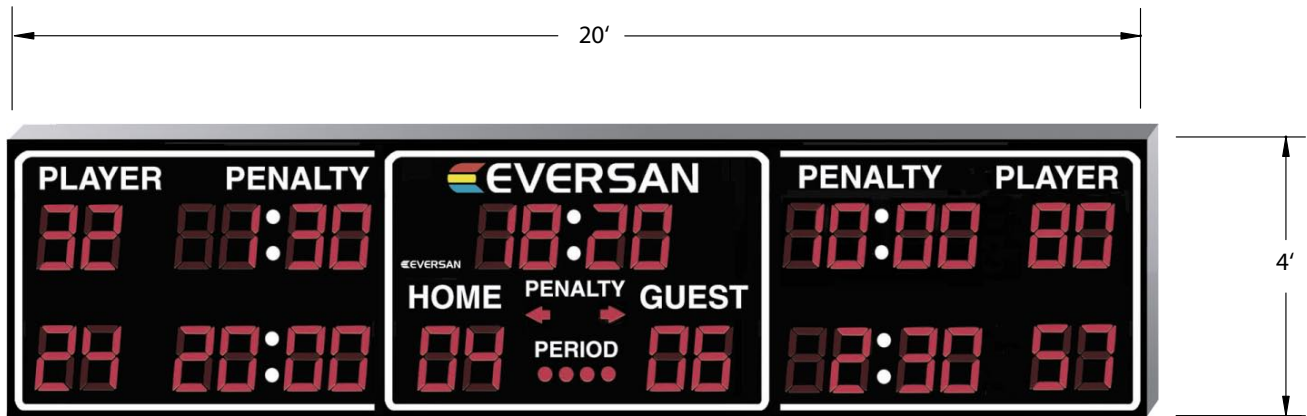

EVERSAN

Model 9785 Scoreboard with Player Penalty Panels

Display Size: 20' x 4' x 3"

Display Weight: 225 lbs.

Includes:

- | | |
|----------------------------------|---------------------------|
| Control console with LCD readout | Period indicator |
| Two player penalty panels | Penalty indicator |
| Wall junction box | 1/10th second last minute |
| Mounting brackets | Horn |
| 0-99 home/guest score keeping | 99:59.9 up/ down timing |
| 0-99 home/guest player number | Warranty |

Intermission mode- up to seven penalty times stored and automatically displayed

Customer specifies cable lengths between scoreboard, junction box and control console.(2 conductor cable)

SCOREBOARD FEATURES:

- Microprocessor control
- Quartz crystal solid-state timing
- 1/10 second timing last minute on scoreboard
- LED advanced technology - lamp display not required
- Brilliant red 12-inch digits
- Visibility up to 600 feet
- 200,000 hour multi LED per segment
- Automatic and manual LOUD horn

CONTROL CONSOLE FEATURES:

- Stainless steel console
- Audible beep console entry
- LCD display prompts user entry on console
- LCD display shows time 99:59.9, score and shot clock time
- 110-volt AC power not required at console