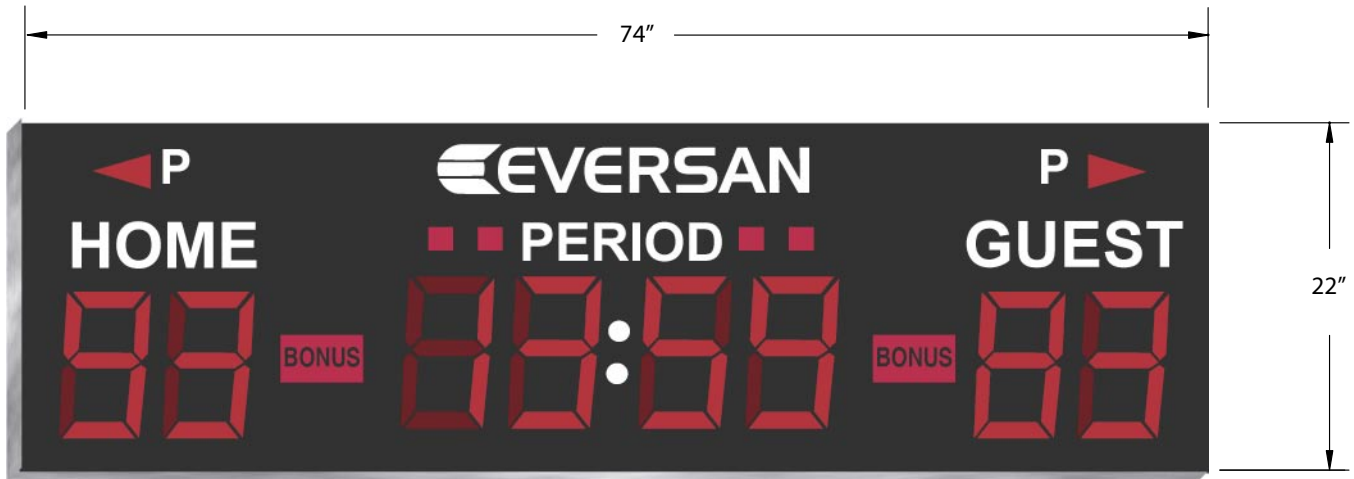

EVERSAN

Model 9650 Multi-Function L.E.D. Scoreboard

Display Size: 74" x 22" x 2"

Display Weight: 60 lbs.

Includes:

Control console
0-99 home/guest score keeping
99:59 up/down timing
Horn

Period indicator
Bonus indicator
Possession indicator

SCOREBOARD FEATURES:

- Microprocessor control
- Brilliant 10 inch numerals
- Visibility up to 500 feet
- 10 inch LEDs
- Loud automatic or manual horn
- 1/10 of a second timing last minute
- Mounting brackets

CONTROL CONSOLE FEATURES:

- Stainless steel console
- 110-volt power NOT required at console
- Simple push button programming controls

GENERAL INFORMATION:

- All aluminum and steel construction
- Standard 110-volt AC operation