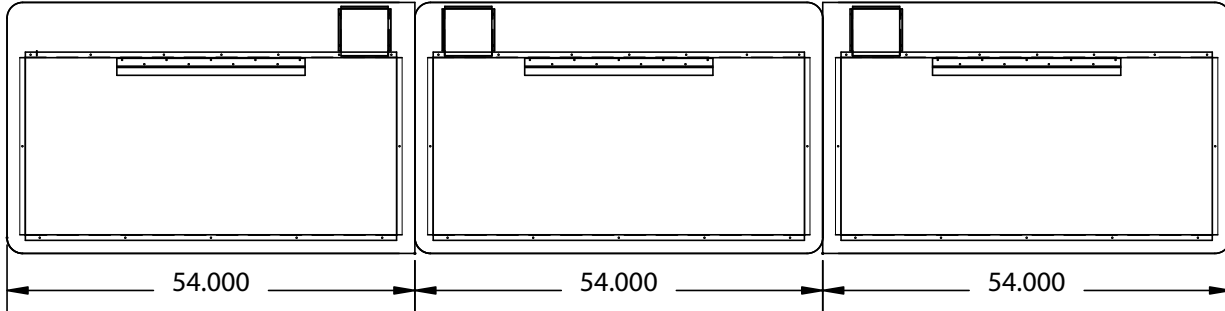

MODEL 8385 INSTALLATION

REAR VIEW OF SCOREBOARDS

FRONT VIEW OF SCOREBOARD

Z-BRACKET MOUNTING ON WALL