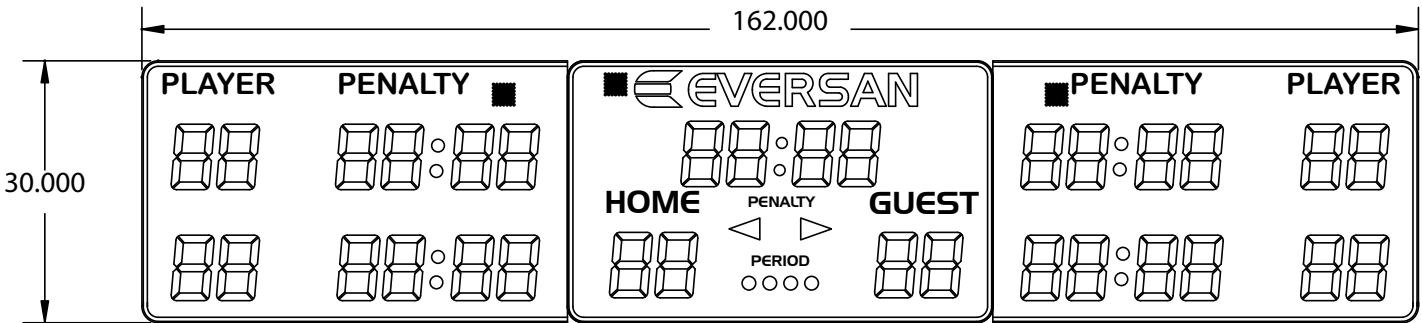

MODEL 8385 INSTALLATION

REAR VIEW OF SCOREBOARDS

FRONT VIEW OF SCOREBOARD

Z-BRACKET MOUNTING ON WALL